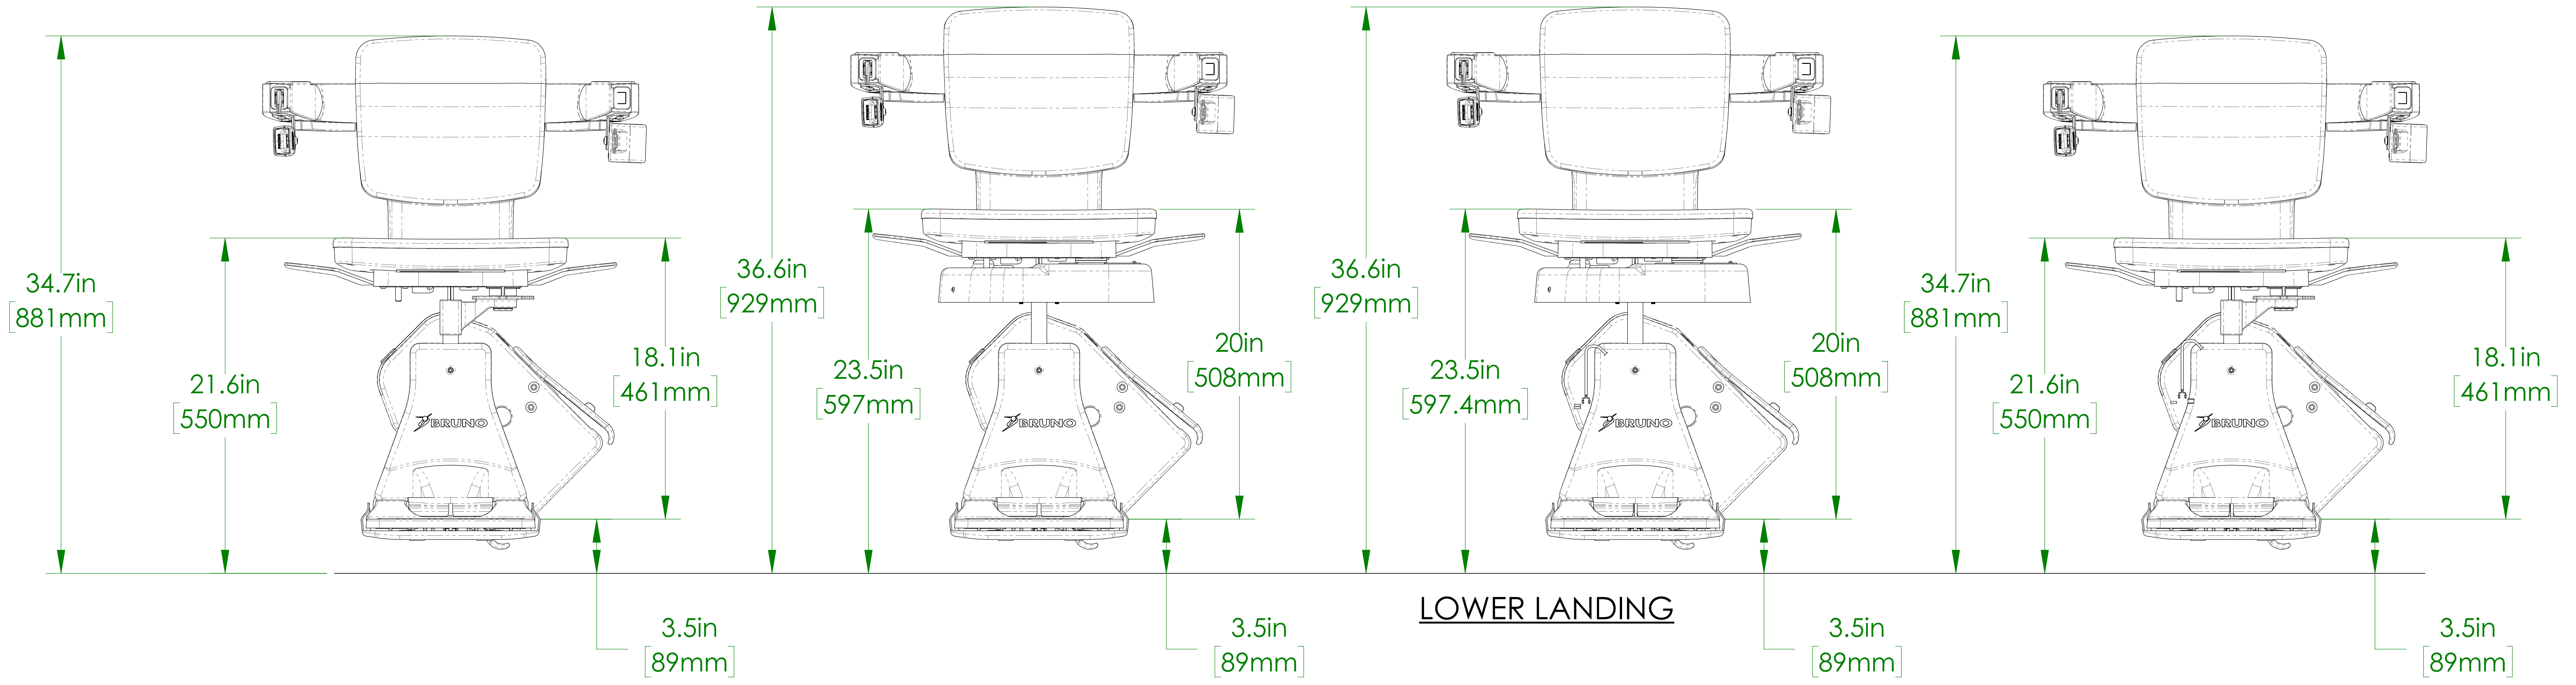

SRE-5000 POWER OPTIONS TYPICAL DRAWING

SUPPLEMENTAL SEAT AND FOOTREST DIMENSIONS FOR POWER OPTIONS
 CARRIAGE AND SEAT ELEVATION VIEW
 SEAT AND FOOTREST SHOWN IN LOWEST POSITIONS
 FOR LEFT HAND INSTALLATIONS

STANDARD

POWER SWIVEL ONLY

POWER SWIVEL & POWER FOOTREST

POWER FOOTREST ONLY

POWER FOOTREST (UNFOLDED)
 SIDE VIEW

POWER FOOTREST (FOLDED)
 SIDE VIEW

NOTES:

- 1) STANDARD: SEAT ADJUSTS UP 3" [76mm] IN 1" [25mm] INCREMENTS.
- 2) POWER OPTIONS: SEAT ADJUSTS UP 2" [51mm] IN 1" [25mm] INCREMENTS.