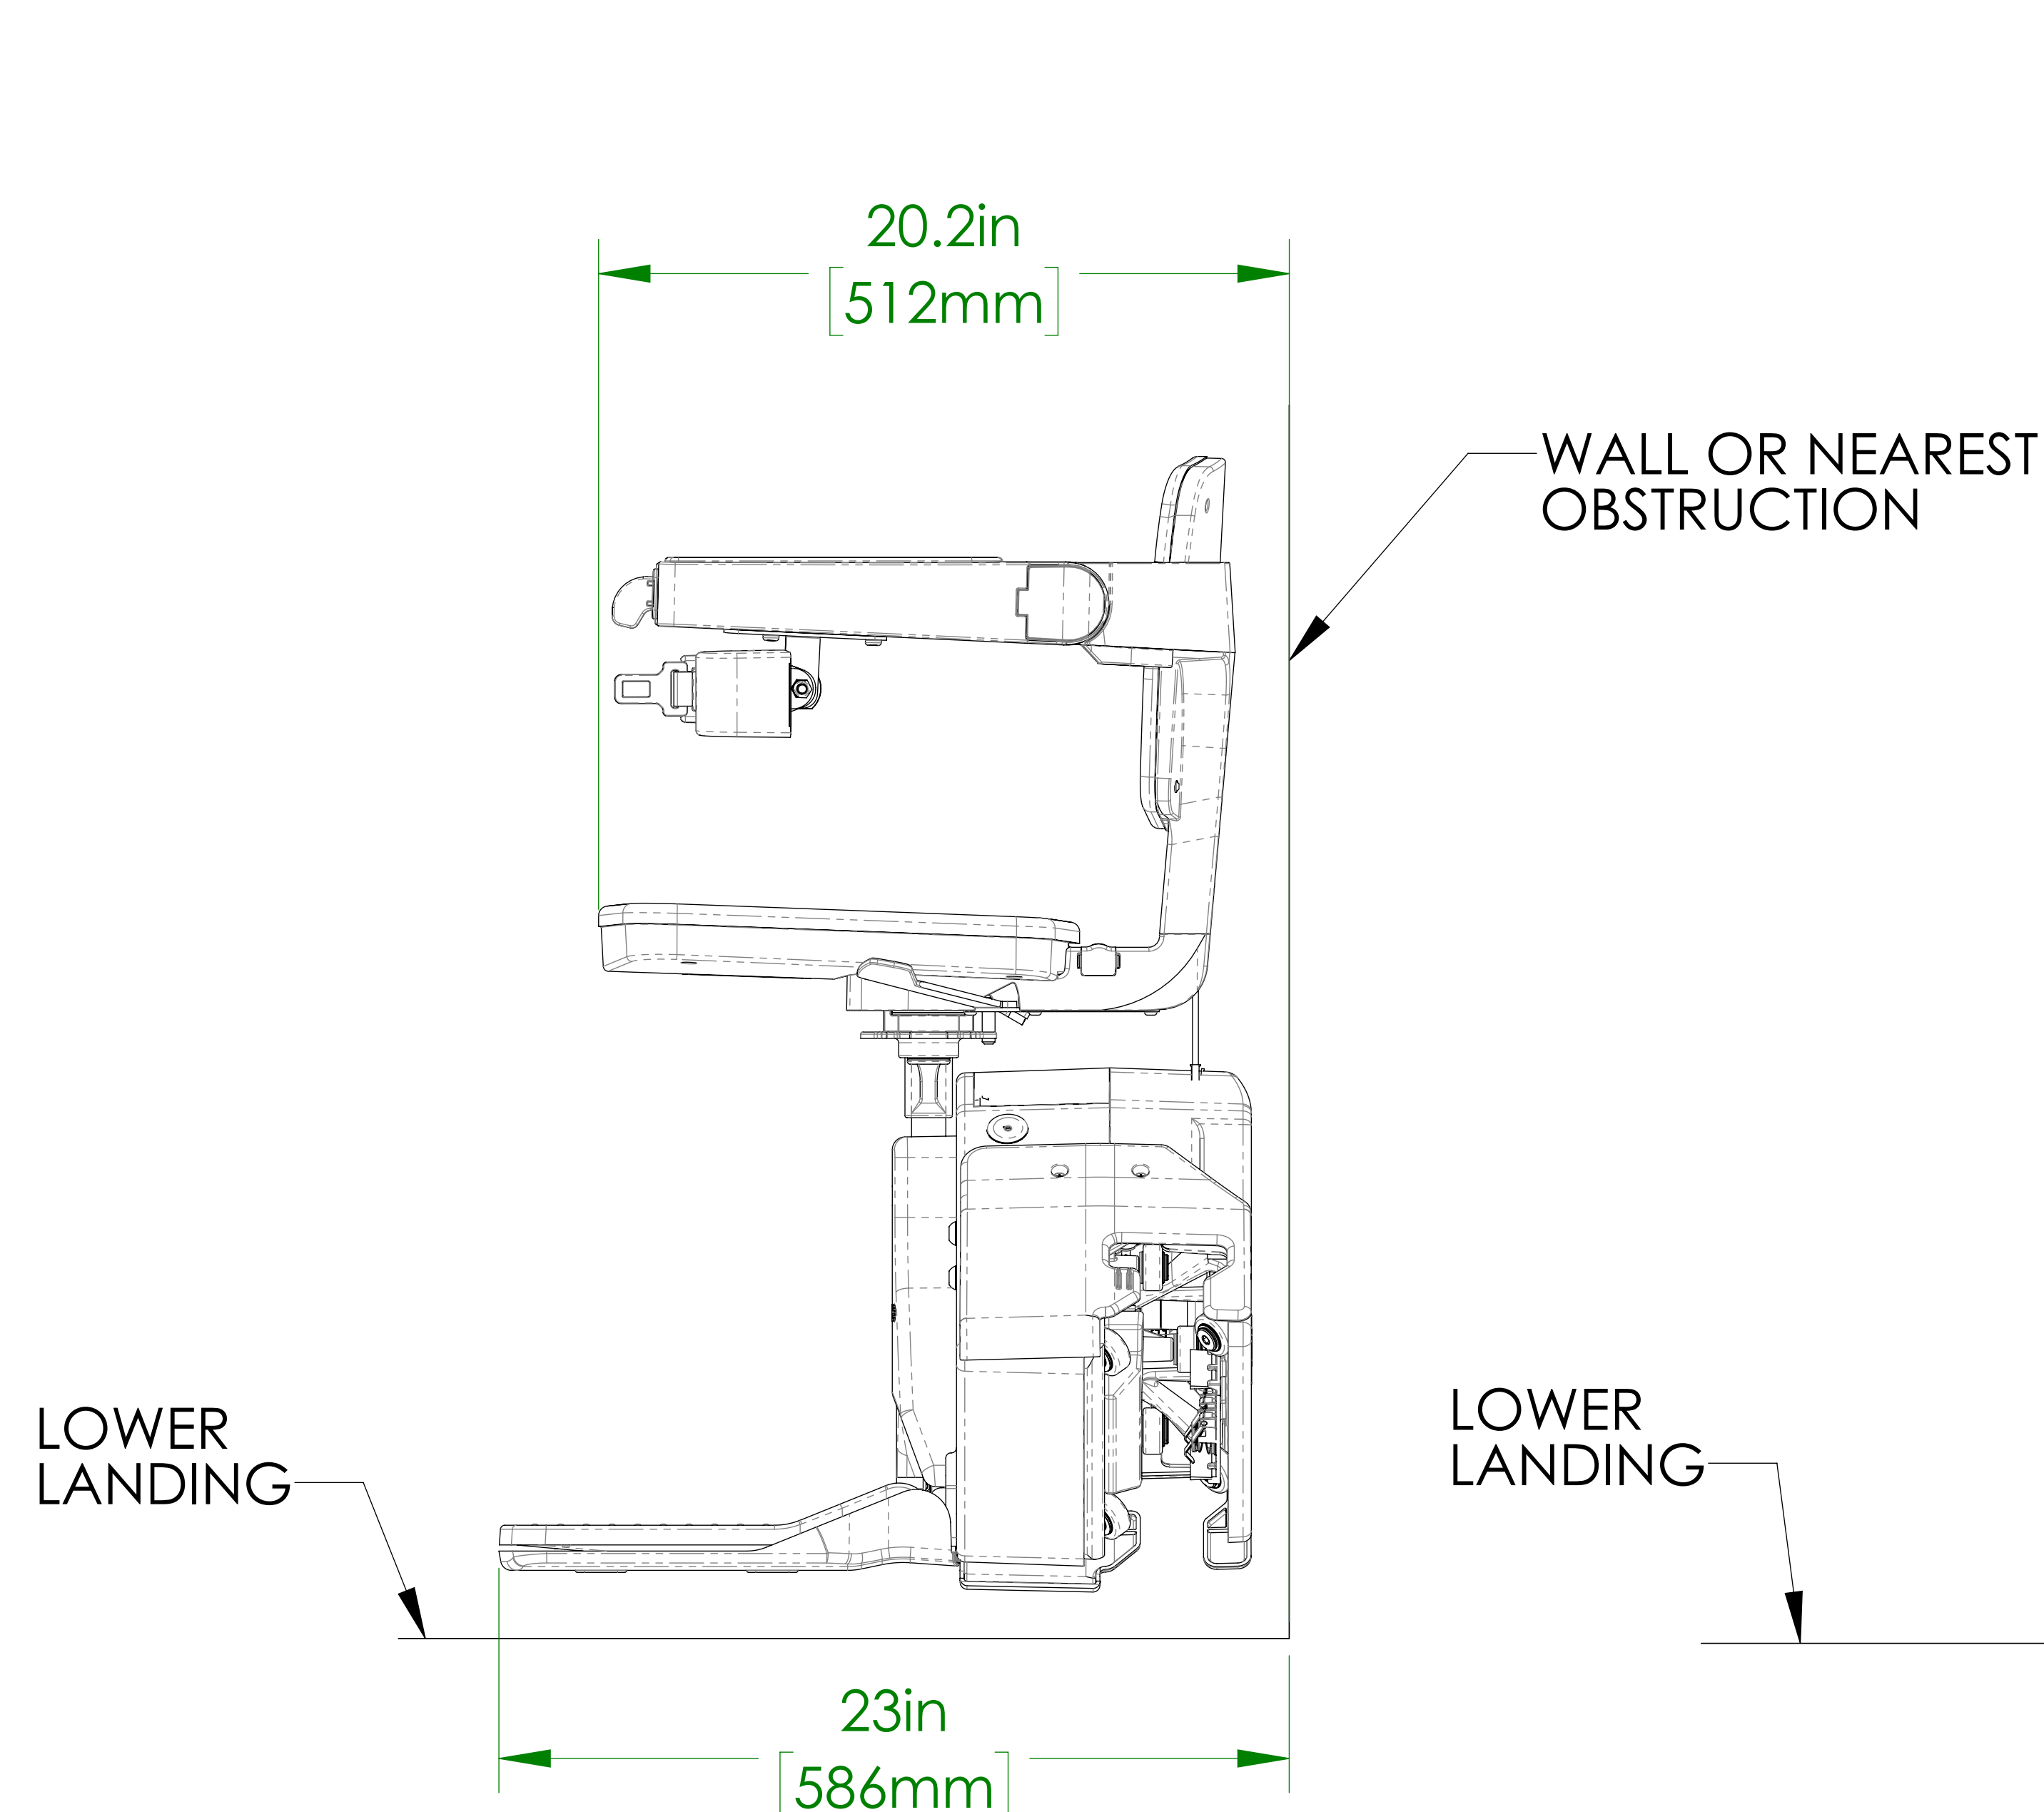

SRE-5000 POWER OPTIONS TYPICAL DRAWING

SUPPLEMENTAL SEAT AND FOOTREST DIMENSIONS FOR POWER OPTIONS
 CARRIAGE AND SEAT ELEVATION VIEW
 SEAT AND FOOTREST SHOWN IN LOWEST POSITIONS
 FOR LEFT HAND INSTALLATIONS

STANDARD

POWER SWIVEL ONLY

POWER SWIVEL & POWER FOOTREST

POWER FOOTREST ONLY

POWER FOOTREST (UNFOLDED)
 SIDE VIEW

POWER FOOTREST (FOLDED)
 SIDE VIEW

NOTES:

- 1) STANDARD: SEAT ADJUSTS UP 3" [76mm] IN 1" [25mm] INCREMENTS.
- 2) POWER OPTIONS: SEAT ADJUSTS UP 2" [51mm] IN 1" [25mm] INCREMENTS.