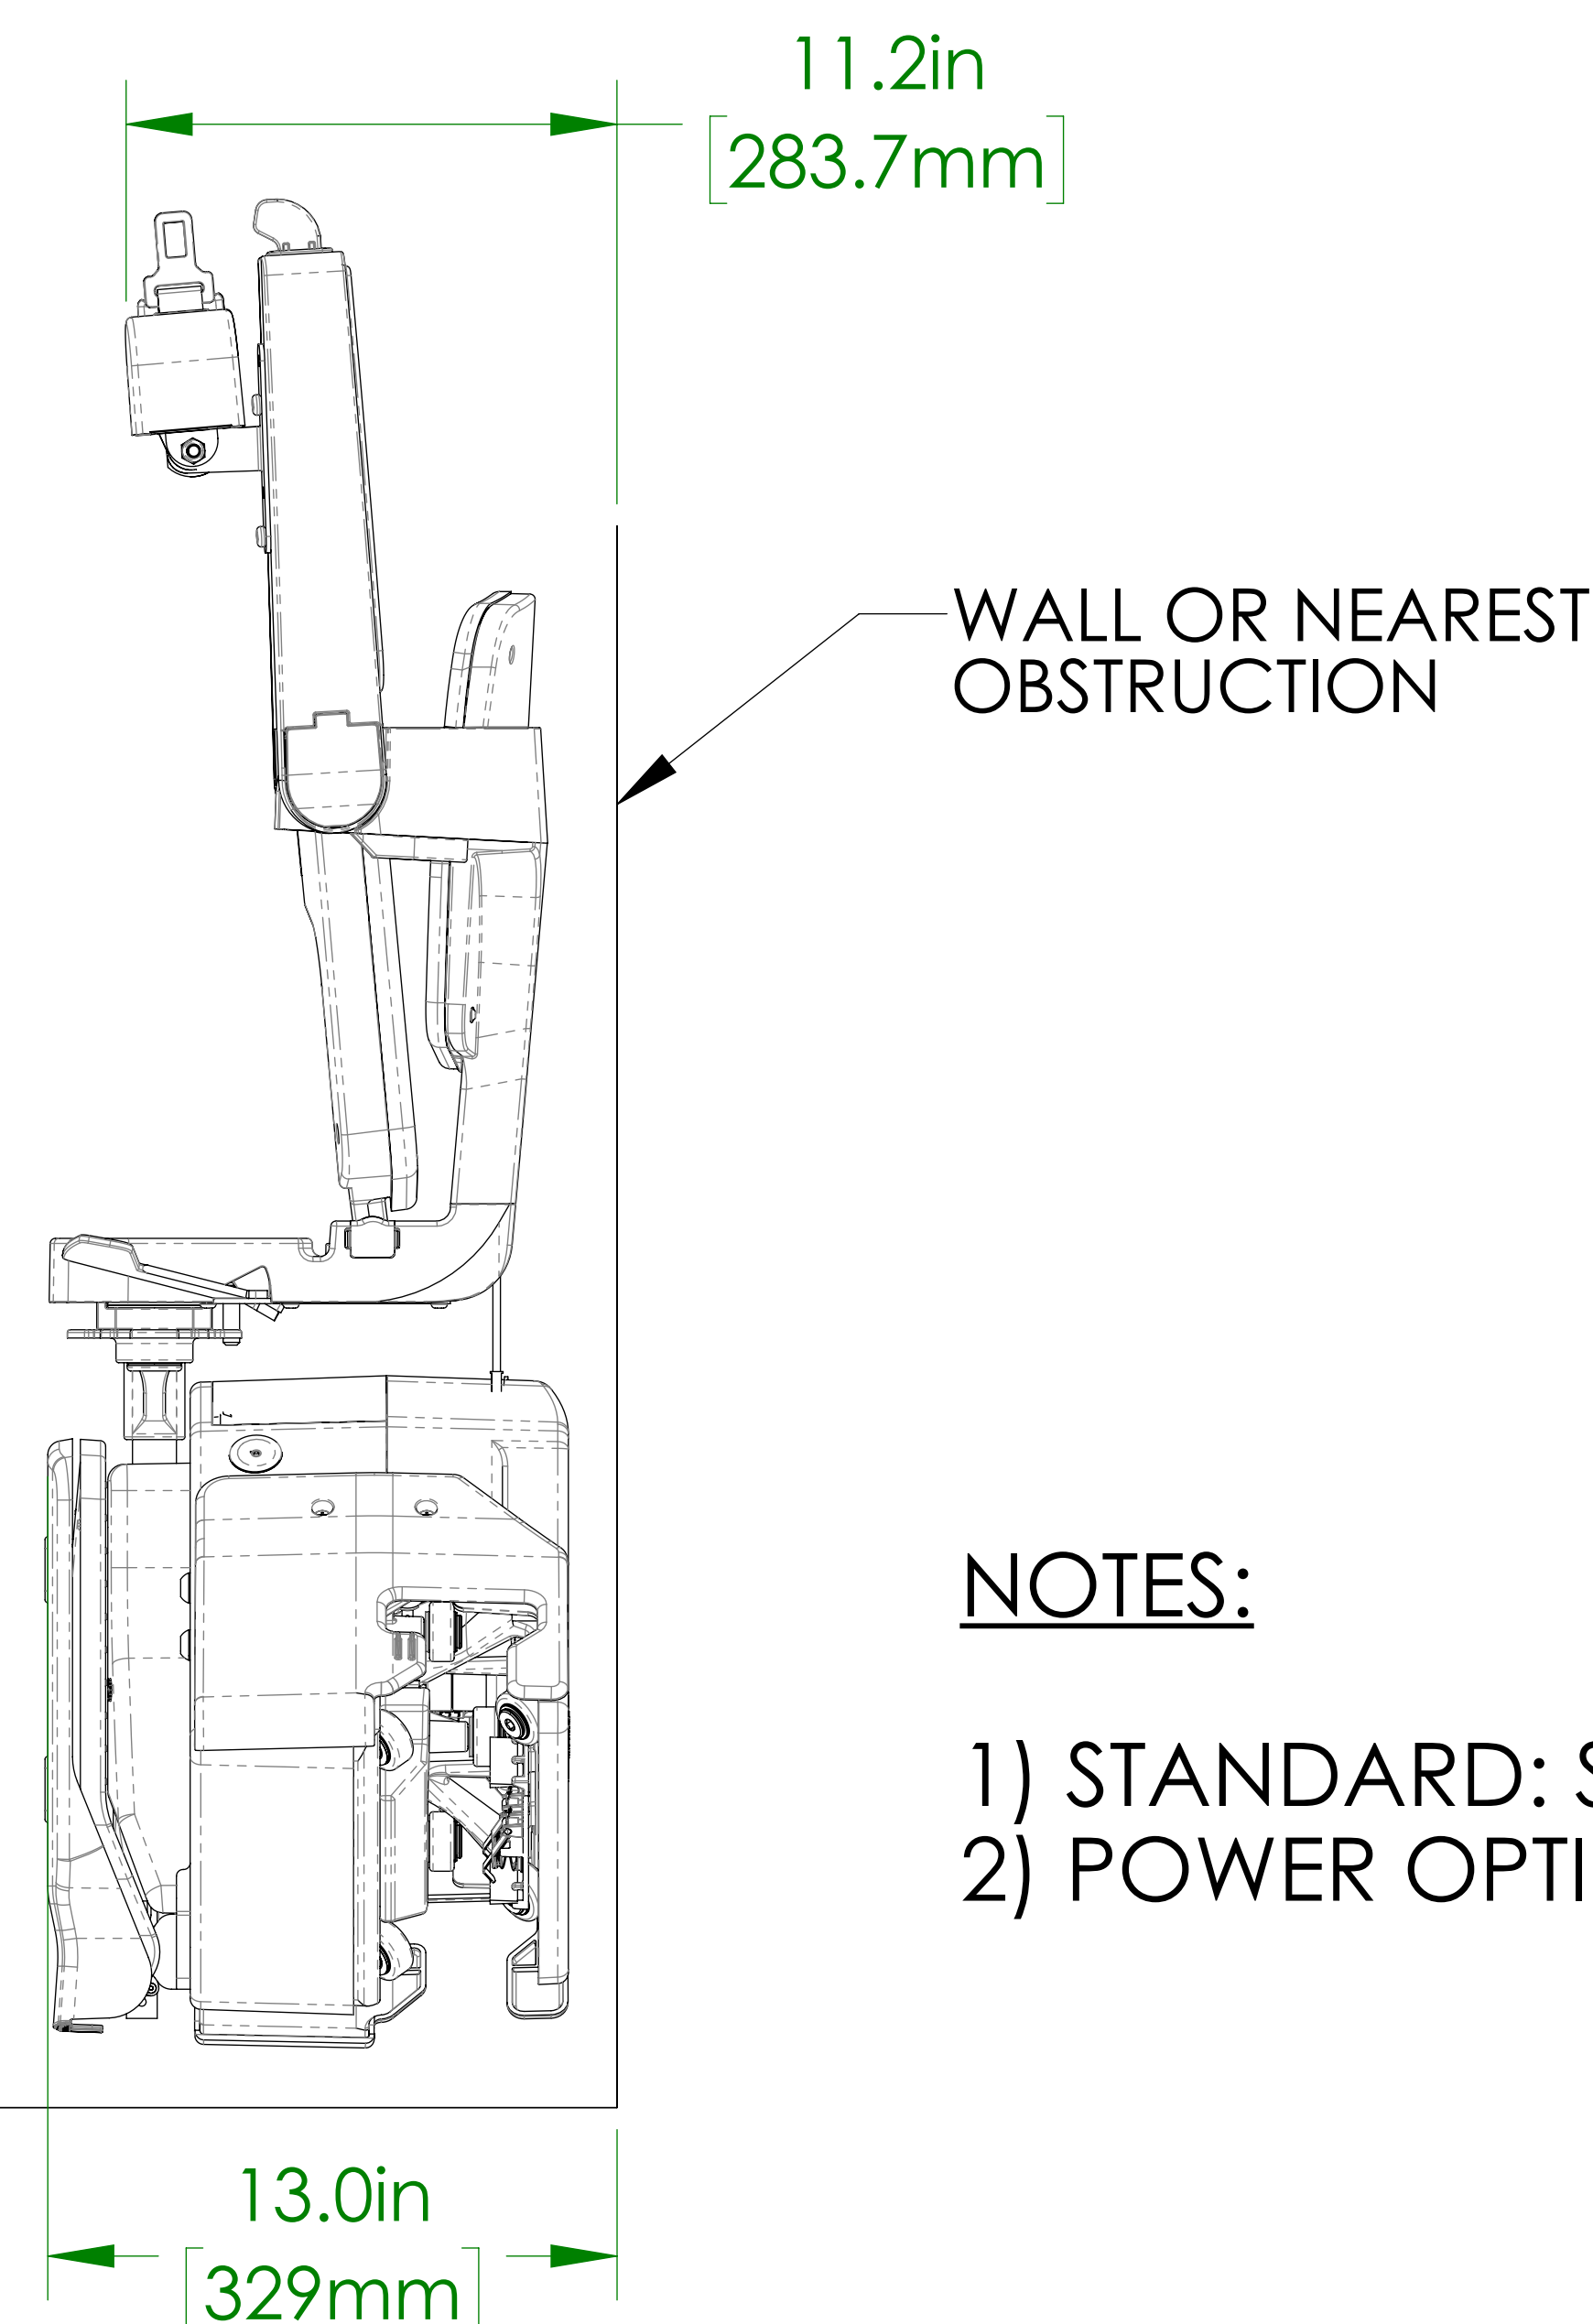

SRE-5000 POWER OPTIONS TYPICAL DRAWING

SUPPLEMENTAL SEAT AND FOOTREST DIMENSIONS FOR POWER OPTIONS
 CARRIAGE AND SEAT ELEVATION VIEW
 SEAT AND FOOTREST SHOWN IN LOWEST POSITIONS
 FOR LEFT HAND INSTALLATIONS

STANDARD

POWER SWIVEL ONLY

POWER SWIVEL & POWER FOOTREST

POWER FOOTREST ONLY

POWER FOOTREST (UNFOLDED)
 SIDE VIEW

POWER FOOTREST (FOLDED)
 SIDE VIEW

NOTES:

- 1) STANDARD: SEAT ADJUSTS UP 3" [76mm] IN 1" [25mm] INCREMENTS.
- 2) POWER OPTIONS: SEAT ADJUSTS UP 2" [51mm] IN 1" [25mm] INCREMENTS.